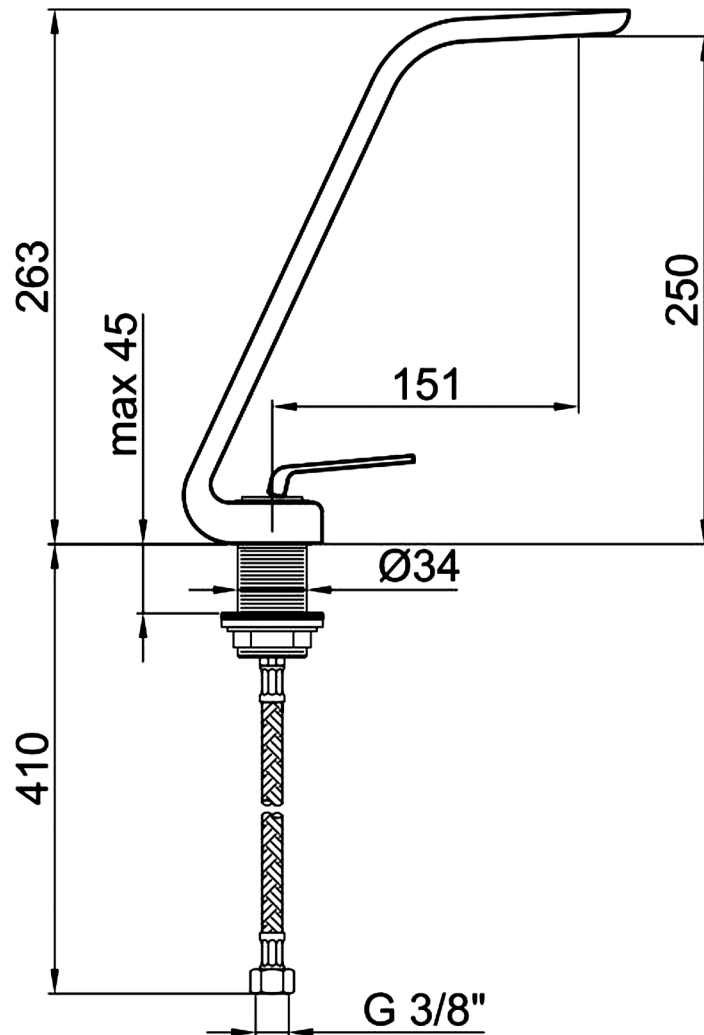

FAU-WOH-PCR

Category: Bathroom Faucet

Material: Lead-Free Brass

Dimensions: 5.9" (L) x 1.3" (W) x 10.3" (H)

Description: Luxury bathroom faucet in polished chrome finish.

*Numbers are in millimeter